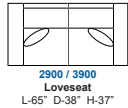

STATIONARY