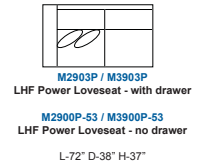

DECOR-REST

FURNITURE LTD

2900 & 3900

AVAILABLE IN FABRIC OR LEATHER

Sinusus Spring Construction, 1.9 lb. Foam,
Semi-Attached back. Water fowl feather encased in a 100% cotton twill

PROUDLY BUILT IN NORTH AMERICA

STATIONARY

POWER

STORAGE

CREATE YOUR OWN ROOM ARRANGEMENTS