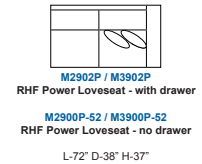

DECOR-REST

FURNITURE LTD

2900 & 3900

AVAILABLE IN FABRIC OR LEATHER

Sinusus Spring Construction, 1.9 lb. Foam,
Semi-Attached back. Water fowl feather encased in a 100% cotton twill

PROUDLY BUILT IN NORTH AMERICA

STATIONARY

POWER

STORAGE

CREATE YOUR OWN ROOM ARRANGEMENTS