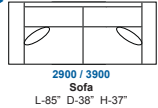

STATIONARY